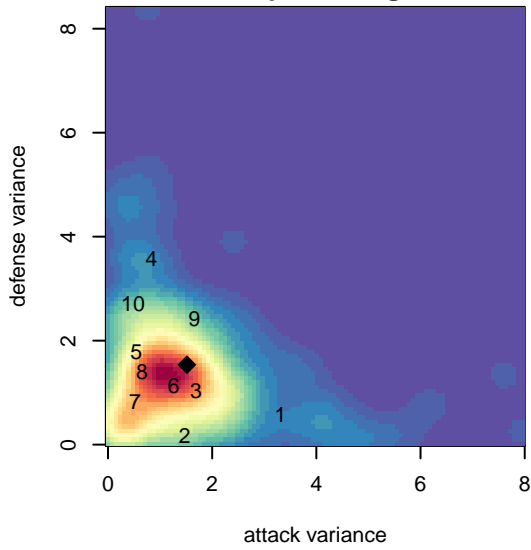

Oregon Trails FC Fusion G02

, OR
 G02 total strength=1284
 attack=5.43 defense=5.27
 spr league = PTT Win G02 Div 1 White

alt names used:
 OREGON CITY OTFC FUSION
 OREGON CITY OTFC FUSION
 OREGON CITY OTFC FUSION (OR)
 OREGON CITY OTFC FUSION 02G
 OTFC Fusion Red 02G
 OTFC 02G Fusion Red

Venues played:
 2017 Clash At the Border Gold/Silver/Bronze
 2017 PCU Summer Classic Bronze
 2017 Oswego Nike Cup Silver U16
 2017 Mt Hood Challenge U16 Silver
 2017 Summer Slam U15/U16 Bronze
 2017 PTT Winter G02 Division 1 White

Oregon Trails FC Fusion G02
 Dots are actual minus expected GF (blue circles) and GA (red triangles).
 Blue line is smoothed change in attack strength. Red is smoothed change in defense strength.

**attack and defense variance (black dot)
relative to other teams
and top 10 in region**