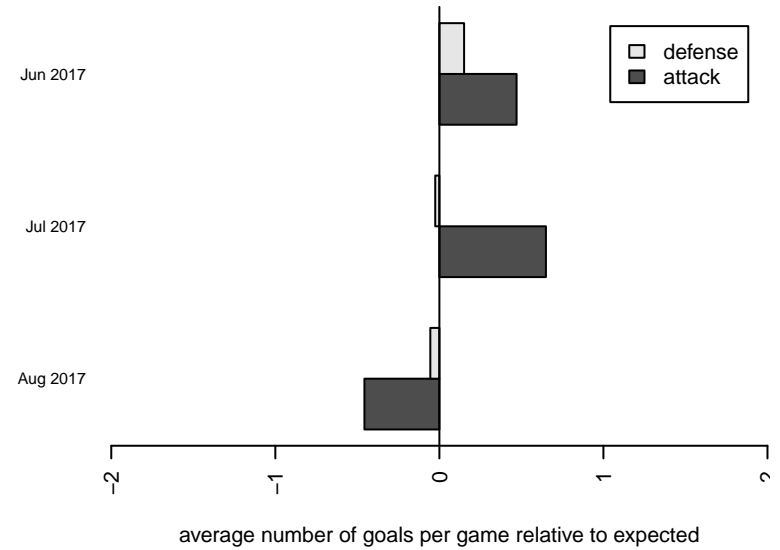

Performance relative to 13 month average