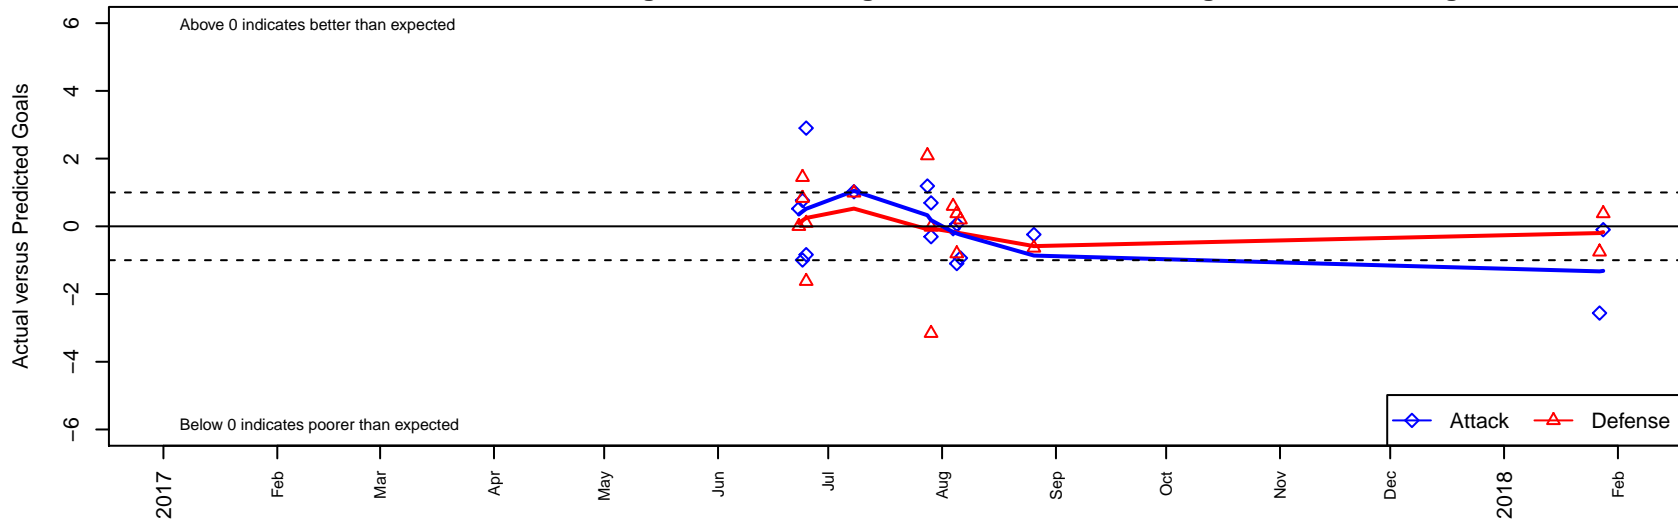

Oregon Trails FC Fusion G02

, OR
 G02 total strength=1284
 attack=5.43 defense=5.27
 spr league = PTT Win G02 Div 1 White

alt names used:
 OREGON CITY OTFC FUSION
 OREGON CITY OTFC FUSION
 OREGON CITY OTFC FUSION (OR)
 OREGON CITY OTFC FUSION 02G
 OTFC Fusion Red 02G
 OTFC 02G Fusion Red

Venues played:
 2017 Clash At the Border Gold/Silver/Bronze
 2017 PCU Summer Classic Bronze
 2017 Oswego Nike Cup Silver U16
 2017 Mt Hood Challenge U16 Silver
 2017 Summer Slam U15/U16 Bronze
 2017 PTT Winter G02 Division 1 White

Oregon Trails FC Fusion G02
 Dots are actual minus expected GF (blue circles) and GA (red triangles).
 Blue line is smoothed change in attack strength. Red is smoothed change in defense strength.

**attack and defense variance (black dot)
relative to other teams
and top 10 in region**