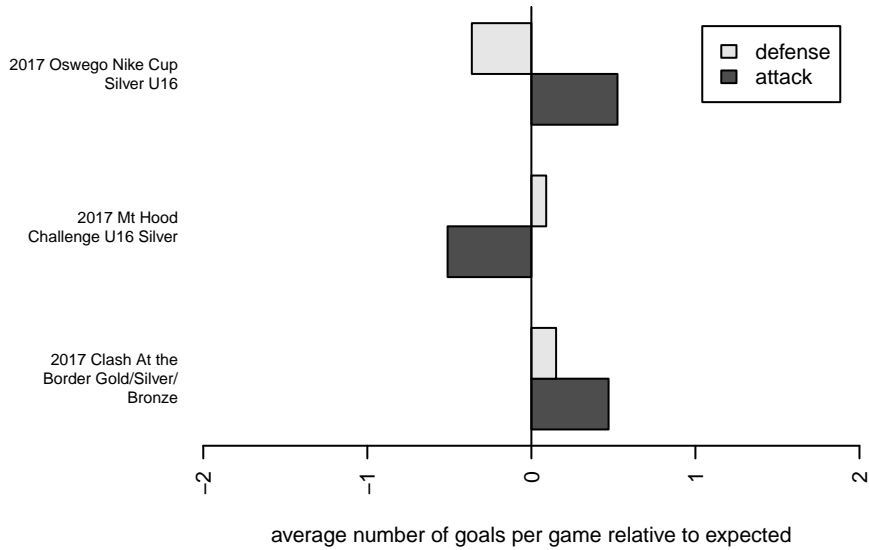

Performance relative to 13 month average