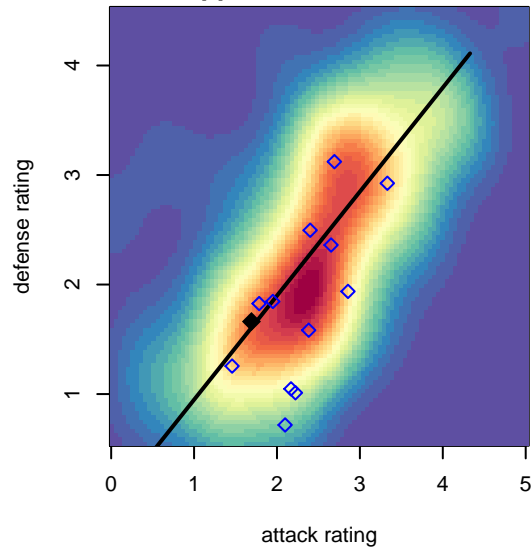

**attack and defense rating
relative to others at age
and all opponents in last 13 months**